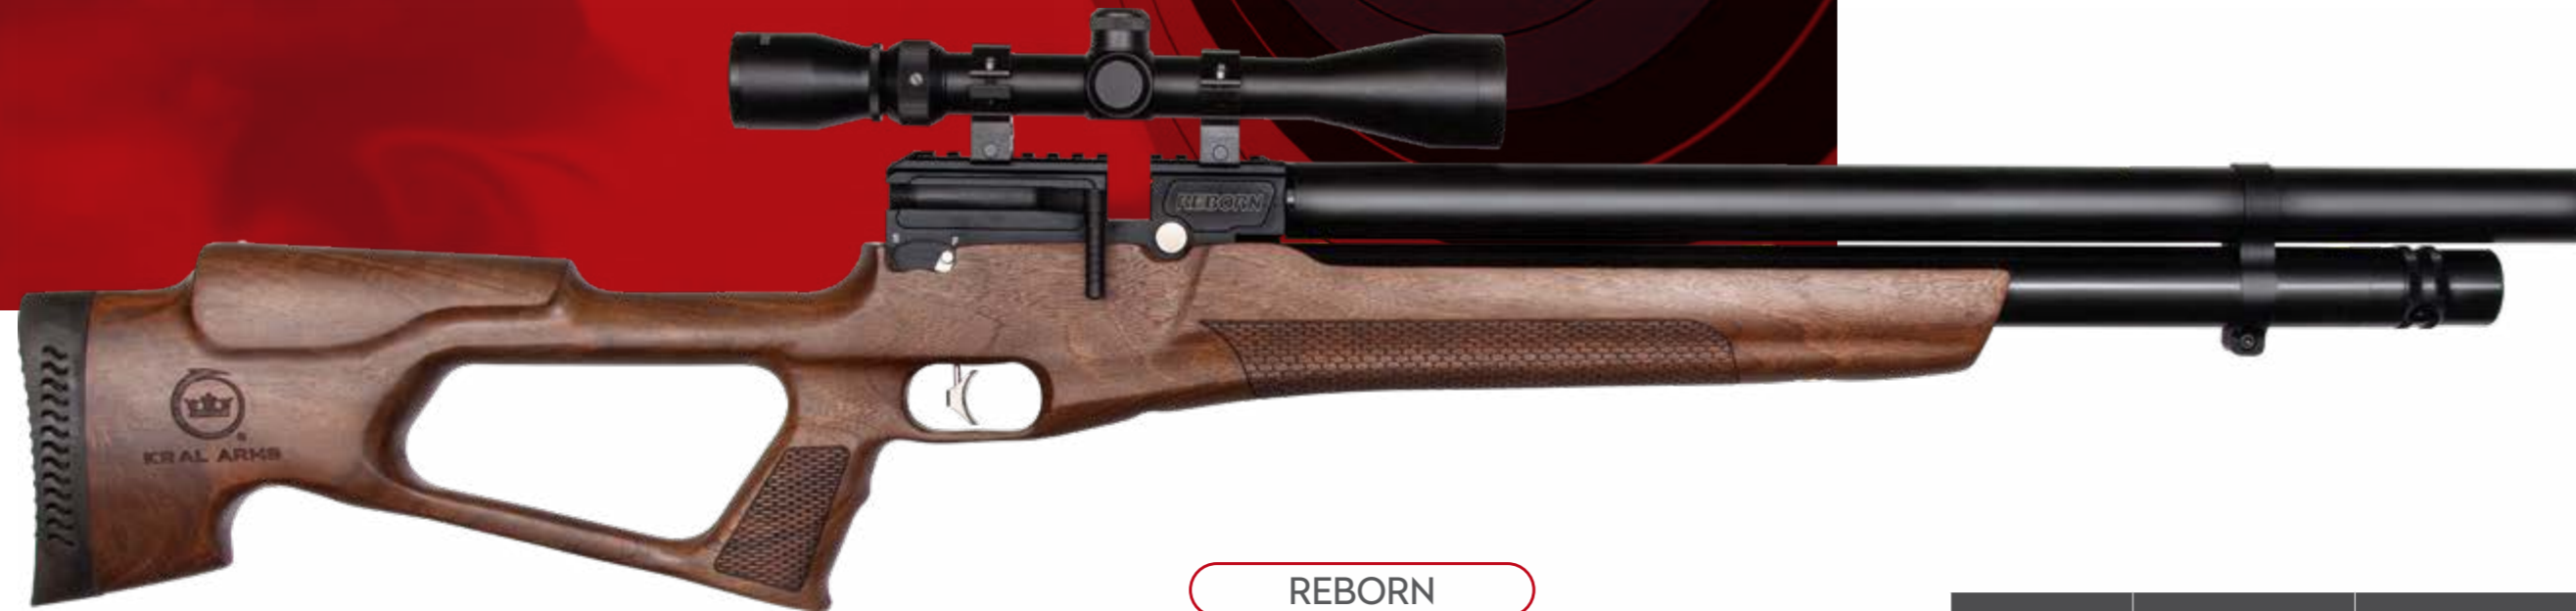

REBORN

PUNCHER

REBORN

NEW

ARROW LAUNCHER

DETAILS

- Side lever action, & Arrow Launcher pre-charged pneumatic (PCP) air rifle.
- Available in .177 (4.5mm), .22 (5.5mm) and .25 (6.35mm) caliber.
- 200 Bar 330 cc volume aluminum air tank..
- 1/2" UNF threaded muzzle for additional detachable sound moderators.
- Detachable 14-shot magazine in .177 (4.5mm), 12-shot magazine in .22 (5.5mm) and 10-shot magazine in .25 (6.35mm).
- The airgun is designed to fire 20 long arrows with an inner diameter of 0.300-0.305 (7.62-7.75mm)
- The 22 mm PICATINNY RAIL system is in accordance with the MILSPEC standards. Scope or various accessories can easily be mounted and customized.
- Adjustable trigger pull weight.
- Adjustable trigger shoe in four directions; right, left, up and down.
- Manual trigger safety.
- Kral-built choked, rifled barrel
- Available in High Quality black synthetic stock.
- * Velocity results may vary as much as 20% due to pellet weight, pellet shape, temperature, elevation, as well as other factors.
- *Maximum velocity can verify as per regional requests.
- * Below power results are tested with (Cal. .177 - 8.44 grain // .22-1.175 grain // .25 - 1.645 grain)