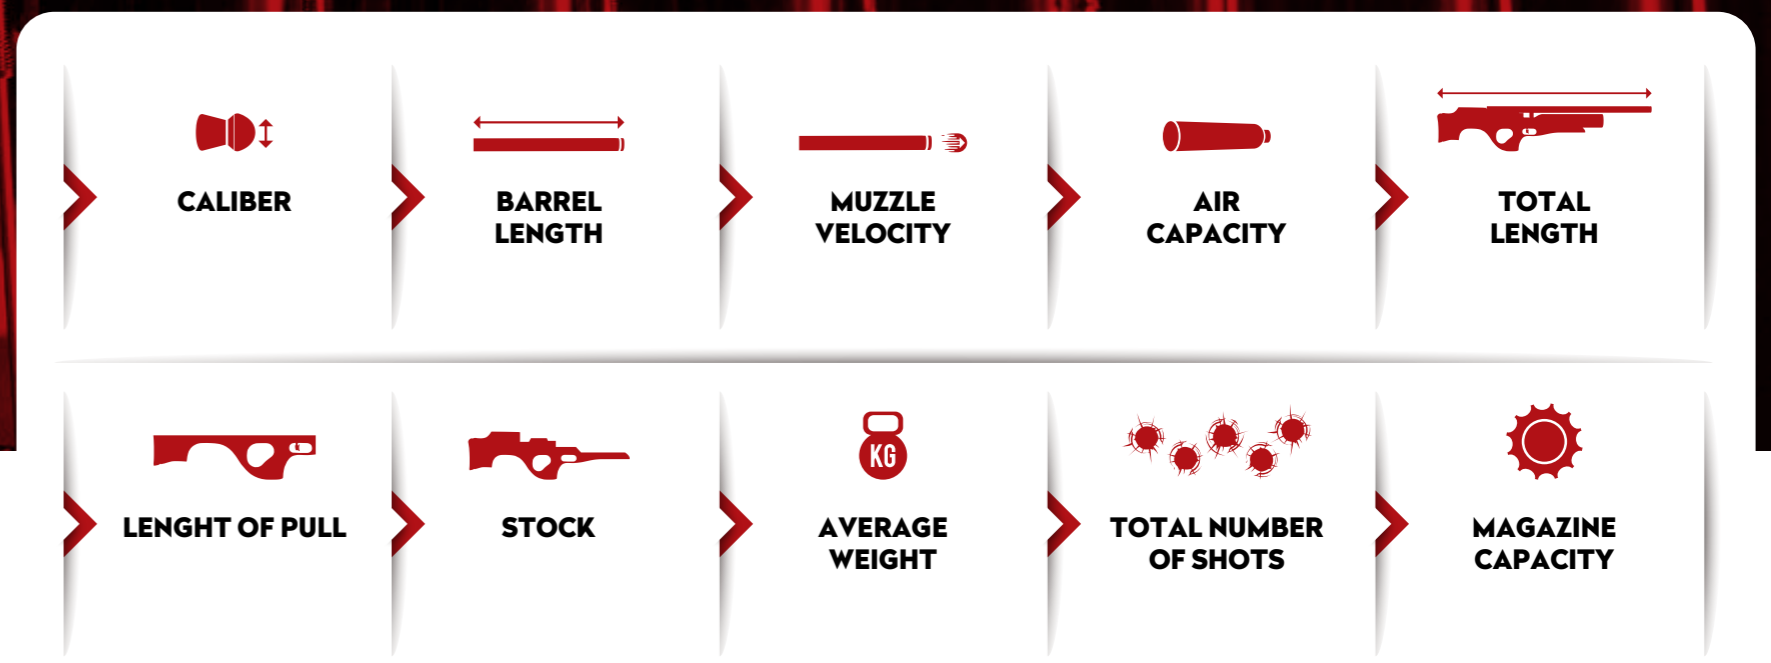

N Series
47-54

ICON NAVIGATOR