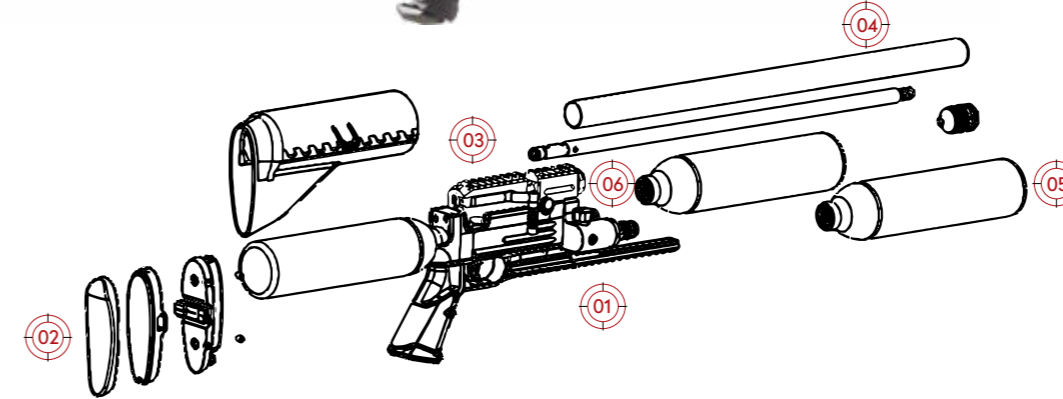

DETAILS

- Side lever action, pre-charged pneumatic (PCP) air rifle.
- Available in .177 (4.5mm), .22 (5.5mm) and .25 (6.35mm) caliber.
- 1425 cc volume aluminum air tank..
- Up to 850 shots with three air tanks (500cc+500cc+425cc) in cal .177 // 720 shots in cal .22 // 350 shots in cal .25 (From 250 bar to 100 bar)
- Externally adjustable power.
- 1/2" UNF threaded muzzle for additional detachable sound moderators.
- Detachable 14-shot magazine in .177 (4.5mm), 12-shot magazine in .22 (5.5mm) and 10-shot magazine in .25 (6.35mm).
- Adjustable five stage (up&down) and two cm moveable (back&front) soft buttstock.
- The 22 mm PICATINNY RAIL system is in accordance with the MILSPEC standards. Scope or various accessories can easily be mounted and customized.
- Adjustable trigger pull weight.
- Adjustable trigger shoe in four directions; right, left, up and down.
- Manual trigger safety.
- Kral-built choked, rifled barrel
- Available in High Quality black synthetic stock.
- * Velocity results may vary as much as 20% due to pellet weight, pellet shape, temperature, elevation, as well as other factors.
- *Maximum velocity can verify as per regional requests.
- * Below power results are tested with (Cal .177 - 8.44 grain // .22-1.175 grain // .25 - 1.645 grain)

1425
cc

850
Shots

Caliber	Length	Velocity / Energy	Pressure / Volume	Overall Length	Barrel Length	Stock	Weight	Shots	Magazine Capacity
4.5 mm .177cal	22.8" / 58 cm	1100 fps / 30 Joules	250 Bar / 3600 Psi 1425 cc	41.3" / 105 cm	15.7" / 40 cm	High Quality Synthetic	4.90 kg / 7.50 Lbs	4.5mm/850 Shots 5.5mm/720 Shots 6.35mm/350 Shots	4.5 mm / 14 Pcs
5.5 mm .22cal		900 fps / 44 Joules							5.5 mm / 12 Pcs
6.35 mm .25ca		900 fps / 60 Joules							6.35 mm / 10 Pcs