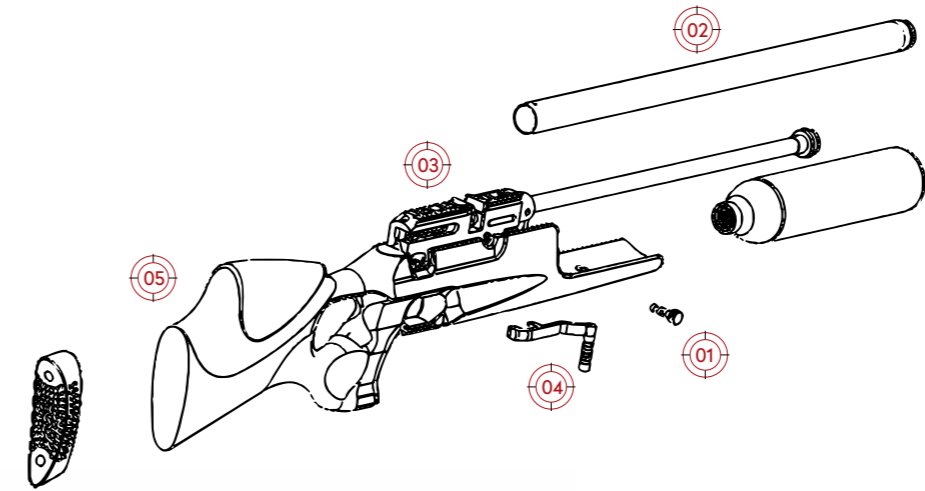

SUPER JUMBO

PUNCHER

SUPER JUMBO

SUPER JUMBO S

DETAILS

- Side lever action, pre-charged pneumatic (PCP) air rifle.
- Available in .177 (4.5mm), .22 (5.5mm) and .25 (6.35mm) caliber.
- 250 Bar 500 cc volume aluminum air tank.
- Full Shrouded barrel.
- 1/2" UNF threaded muzzle for additional detachable sound moderators.
- Detachable 14-shot magazine in .177 (4.5mm), 12-shot magazine in .22 (5.5mm) and 10-shot magazine in .25 (6.35mm)
- The 11-22 mm PICATINNY RAIL system is in accordance with the MILSPEC standards. Scope or various accessories can easily be mounted and customized.
- Adjustable trigger pull weight.
- Adjustable trigger shoe in four directions; right, left, up and down.
- Manual trigger safety.
- Kral-built choked, rifled barrel
- Available in High Quality Turkish Walnut & Synthetic stock.
- Scope is optional
- * Velocity results may vary as much as 20% due to pellet weight, pellet shape, temperature, elevation, as well as other factors.
- *Maximum velocity can verify as per regional requests.
- **For Synthetic Stock :**
- Adjustable five stage (up&down) and two cm moveable (back&-front) soft buttpad.
- Adjustable cheek piece.
- * Below power results are tested with (Cal .177 - 8.44 grain // .22-1.175 grain // .25 - 1.645 grain)