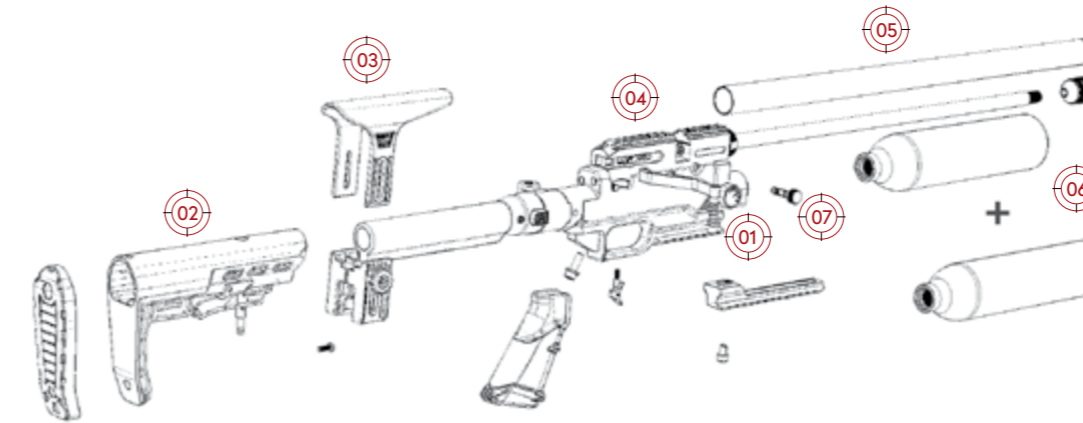

JUMBO DAZZLE

PUNCHER

JUMBO DAZZLE - C

JUMBO DAZZLE - S

TACTICAL FOLDABLE STOCK

01 SIDE LEVER SYSTEM

02 5-STAGE ADJ. STOCK

03 6-STAGE ADJ. CHEEK REST