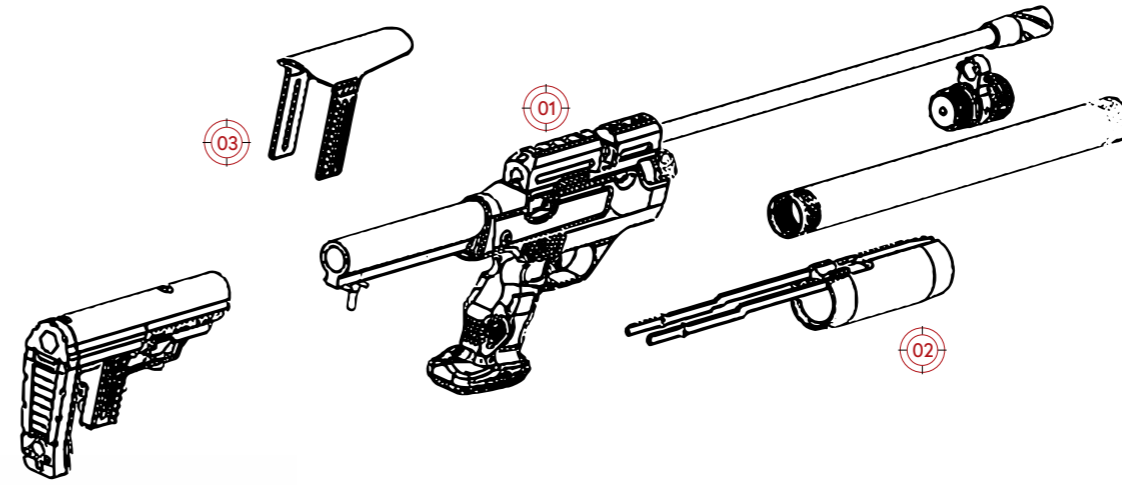

RAMBO

PUNCHER

RAMBO

RAMBO MARINE

DETAILS

- Pump action, pre-charged pneumatic (PCP) air rifle.
- Available in .177 (4.5mm), .22 (5.5mm) and .25 (6.35mm) caliber.
- 200 Bar 280 cc volume aluminum air tank.
- Up to 84 shots in cal .177 // 72 shots in cal .22 // 60 shots in cal .25 (From 200 bar to 50 bar)
- 1/2" UNF threaded muzzle for additional detachable sound moderators.
- Detachable 14-shot magazine in .177 (4.5mm), 12-shot magazine in .22 (5.5mm) and 10-shot magazine in .25 (6.35mm).
- Adjustable 6 - Stage (back&forward) moveable tactical stock.
- Adjustable five stage (up&down) and two cm moveable (back&-front) soft buttpad.
- The 22 mm PICATINNY RAIL system is in accordance with the MILSPEC standards. Scope or various accessories can easily be mounted and customized.
- Adjustable trigger pull weight.
- Adjustable trigger shoe in four directions: right, left, up and down.
- Manual trigger safety.
- Kral-built choked, rifled barrel
- Available in High Quality black synthetic stock.
- * Velocity results may vary as much as 20% due to pellet weight, pellet shape, temperature, elevation, as well as other factors.
- *Maximum velocity can verify as per regional requests.
- * Below power results are tested with (Cal .177 - 8.44 grain // .22-1.175 grain // .25 - 1.645 grain)