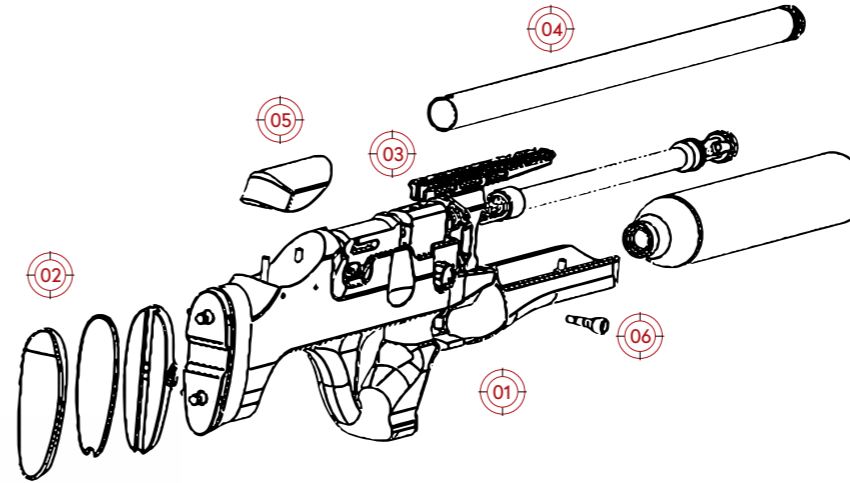

EKINOKS

PUNCHER

EKINOKS W

EKINOKS S

SIDE LEVER SYSTEM

ADJ. BUTTPAD

22MM MILSPEC PICATINNY

FULL SHROUDED BARREL