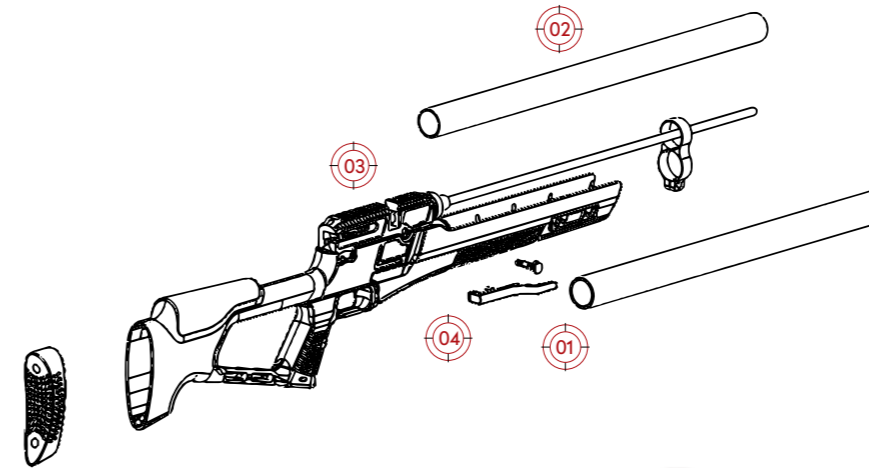

NEW

ARROW LAUNCHER

DETAILS

- Side lever action, & Arrow Launcher pre-charged pneumatic (PCP) air rifle.
- Available in .177 (4.5mm), .22 (5.5mm) and .25 (6.35mm) caliber.
- 200 Bar 330 cc volume aluminum air tank..
- 1/2" UNF threaded muzzle for additional detachable sound moderators.
- Detachable 14-shot magazine in .177 (4.5mm), 12-shot magazine in .22 (5.5mm) and 10-shot magazine in .25 (6.35mm).
- The airgun is designed to fire 20 long arrows with an inner diameter of 0.300-0.305 (7.62-7.75mm)
- The 22 mm PICATINNY RAIL system is in accordance with the MILSPEC standards. Scope or various accessories can easily be mounted and customized.
- Adjustable trigger pull weight.
- Adjustable trigger shoe in four directions; right, left, up and down.
- Manual trigger safety.
- Kral-built choked, rifled barrel
- Available in High Quality black synthetic stock.
- * Velocity results may vary as much as 20% due to pellet weight, pellet shape, temperature, elevation, as well as other factors.
- *Maximum velocity can verify as per regional requests.
- * Below power results are tested with (Cal. .177 - 8.44 grain // .22-1.175 grain // .25 - 1.645 grain)

4.5 mm .177cal 5.5 mm .22cal 6.35 mm .25ca	55 cm 22.8 inç	200 Bar / 3000 Psi 330 cc	105 cm 41.3 inç	36.5 cm 14.3 inç	High Quality Turkish Walnut	3.60 kg / 7.90 Lbs	4.5 mm / 14 Pcs 5.5 mm / 12 Pcs 6.35 mm / 10 Pcs