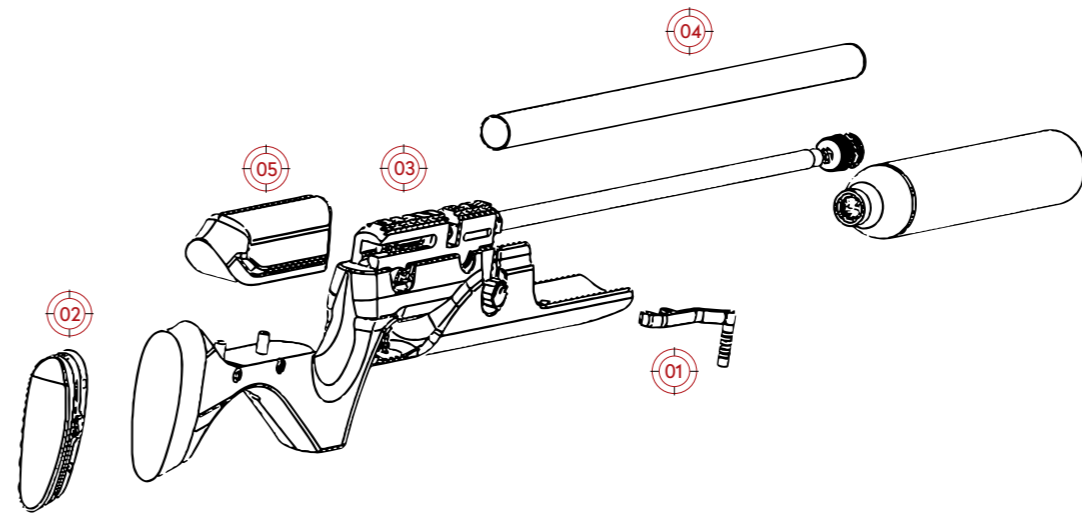

DETAILS

- Side lever action, pre-charged pneumatic (PCP) air rifle.
- Available in .22(5.5mm) .25 (6.35mm) .30 (7.62mm) and .35 (9mm) caliber.
- 250 Bar 500 cc volume aluminum air tank.
- Up to 60 shots in cal .22 // 50 shots in cal .25 // 50 shots in cal .30 // 50 shots in cal .35 (From 250 bar to 100 bar)
- 1/2" UNF threaded muzzle for additional detachable sound moderators.
- Detachable 10-shot magazine in .25 (6.35mm) , 9-shot magazine in .30 (7.62mm) 7 shot magazine in cal .35(9mm).
- Adjustable five stage (up&down) and two cm moveable (back&front) soft buttpad.
- The 22 mm PICATINNY RAIL system is in accordance with the MILSPEC standards. Scope or various accessories can easily be mounted and customized.
- Adjustable trigger pull weight.
- Adjustable trigger shoe in four directions; right, left, up and down.
- Available in high quality Turkish Walnut stock.
- * Velocity results may vary as much as 20% due to pellet weight, pellet shape, temperature, elevation, as well as other factors.
- *Maximum velocity can verify as per regional requests.
- Scope is optional * Below power results are tested with (Cal .22-1.175 grain // .25 - 1.645 // .30 - 44,75 grain // .35- 81,02 grain)

BIG BORE

Caliber	Length	Power	Air Tank	Overall Length	Stock Length	Material	Weight	Capacity	Magazine
5.5mm .25cal	22.8" / 58 cm	1200 fps / 80 Joules	250 Bar / 3600 Psi 500 cc	41.3" / 105 cm	14.3" / 38 cm	High Quality Turkish Walnut	3.60 kg / 7.90 Lbs	5.5mm/60 Shots	5.5 mm / 12 Pcs
6.35mm .25cal		1100 fps / 92 Joules						6.35mm/50 Shots	6.35 mm / 10 Pcs
7.62mm .30cal		900 fps / 110 Joules						7.62mm/50 Shots	7.62 mm / 9 Pcs
9 mm .35cal		880 fps / 191 Joules						9mm/50 Shots	9 mm / 7 Pcs