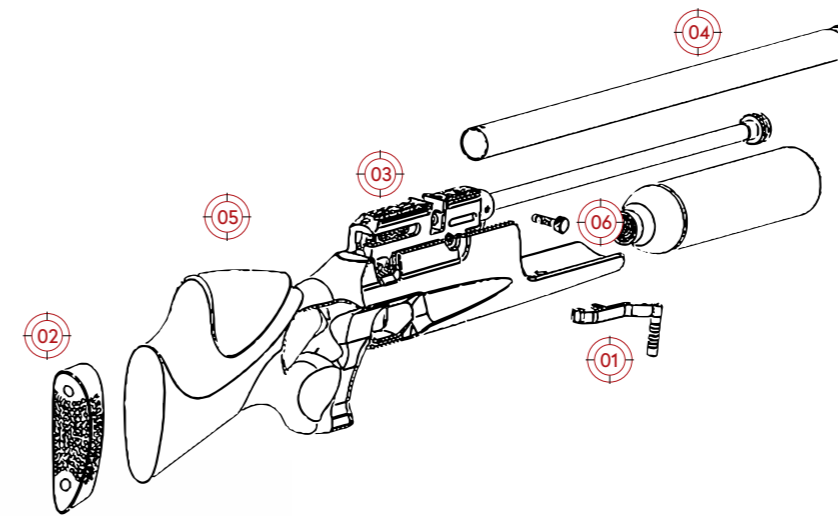

DETAILS

- Side lever action, pre-charged Semi-Auto pneumatic (PCP) air rifle.
- Available in .177 (4.5mm), .22 (5.5mm) and .25 (6.35mm) caliber.
- Adjustable five stage (up&down) and two cm moveable (back&front) soft buttpad.
- Adjustable cheek piece.
- 200 Bar 425 cc volume aluminum air tank.
- Up to 42 shots in cal .177 // 36 shots in cal .22 // 30 shots in cal .25 (From 200 bar to 100 bar)
- 1/2" UNF threaded muzzle for additional detachable sound moderators.
- Detachable 14-shot magazine in .177 (4.5mm), 12-shot magazine in .22 (5.5mm) and 10-shot magazine in .25 (6.35mm).
- Adjustable (up&down) and cheek piece.
- The 22 mm PICATINNY RAIL system is in accordance with the MILSPEC standards. Scope or various accessories can easily be mounted and customized.
- Adjustable trigger pull weight.
- Adjustable trigger shoe in four directions; right, left, up and down.
- Manual trigger safety.
- Kral-built choked, rifled barrel
- Available in High Quality black synthetic stock.
- * Velocity results may vary as much as 20% due to pellet weight, pellet shape, temperature, elevation, as well as other factors.
- *Maximum velocity can verify as per regional requests.
- * Below power results are tested with (Cal .177 - 8.44 grain // .22-1.175 grain // .25 - 1.645 grain)

SEMI
AUTO

Caliber	Length	Velocity / Energy	Pressure / Volume	Barrel Length	Stock Length	Material	Weight	Capacity	Magazine
4.5 mm .177cal 5.5 mm .22cal 6.35 mm .25ca	18.9" / 48 cm	1100 fps / 31 Joules 920 fps / 47 Joules 850 fps / 55 Joules	200 Bar / 3000 Psi 425 cc	28.7" / 73 cm	14.3" / 36.5 cm	High Quality Turkish Walnut	3.65 kg / 8.05 Lbs	4.5mm/112 Shots 5.5mm/96 Shots 6.35mm/80 Shots	4.5 mm / 14 Pcs 5.5 mm / 12 Pcs 6.35 mm / 10 Pcs