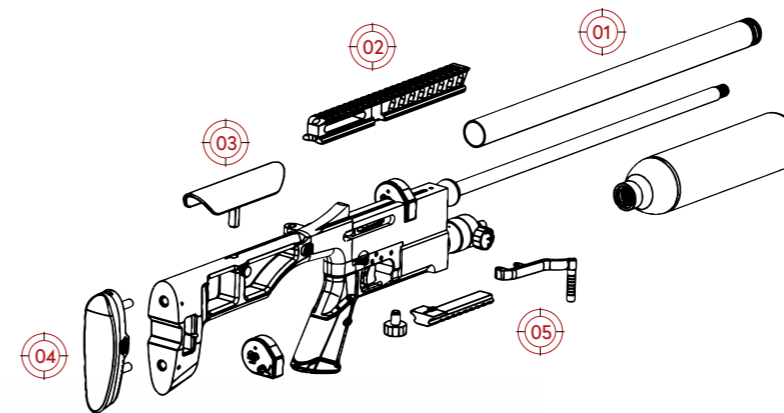

SHADOW

PUNCHER

SHADOW

NEW

SHADOW - F

DETAILS

- Side lever action, pre-charged pneumatic (PCP) air rifle.
- Available in .177 (4.5mm), .22 (5.5mm) and .25 (6.35mm) caliber.
- 250 Bar 500 cc volume aluminum air tank.
- With Regulator from 250 bar to 120 bar up to 126 shots in cal.177 // 108 shots in cal.22 // 90 shots in cal.25
- 1/2" UNF threaded muzzle for additional detachable sound moderators.
- Detachable 14-shot magazine in .177 (4.5mm), 12-shot magazine in .22 (5.5mm) and 10-shot magazine in .25 (6.35mm).
- Adjustable 6 - Stage (back&forward) moveable tactical stock.
- Adjustable five stage (up&down) and two cm moveable (back&front) soft buttpad.
- Foldable Stock.
- The 11-22 mm PICATINNY RAIL system is in accordance with the MILSPEC standards. Scope or various accessories can easily be mounted and customized.
- Adjustable trigger pull weight.
- Adjustable trigger shoe in four directions; right, left, up and down.
- Manual trigger safety.
- Kral-built choked, rifled barrel
- Available in High Quality black synthetic stock.
- * Velocity results may vary as much as 20% due to pellet weight, pellet shape, temperature, elevation, as well as other factors.
- *Maximum velocity can verify as per regional requests.
- Scope is optional
- * Below power results are tested with (Cal.177 - 8.44 grain // .22-1.175 grain // .25 - 1.645 grain)