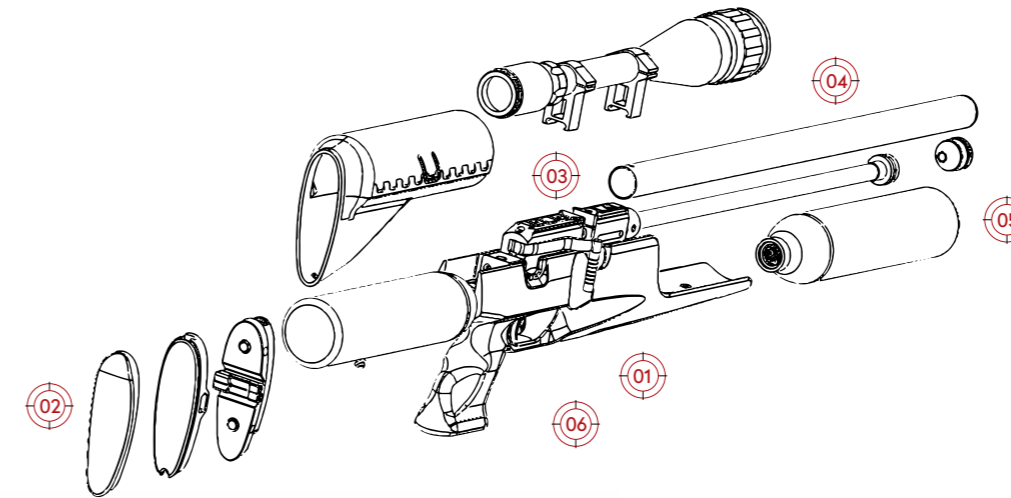

BIGMAX X

PUNCHER

BIGMAX XC

BIGMAX XB

SIDE LEVER SYSTEM

ADJ. BUTTPAD

22MM MILSPEC PICATINNY

FULL SHROUDED BARREL